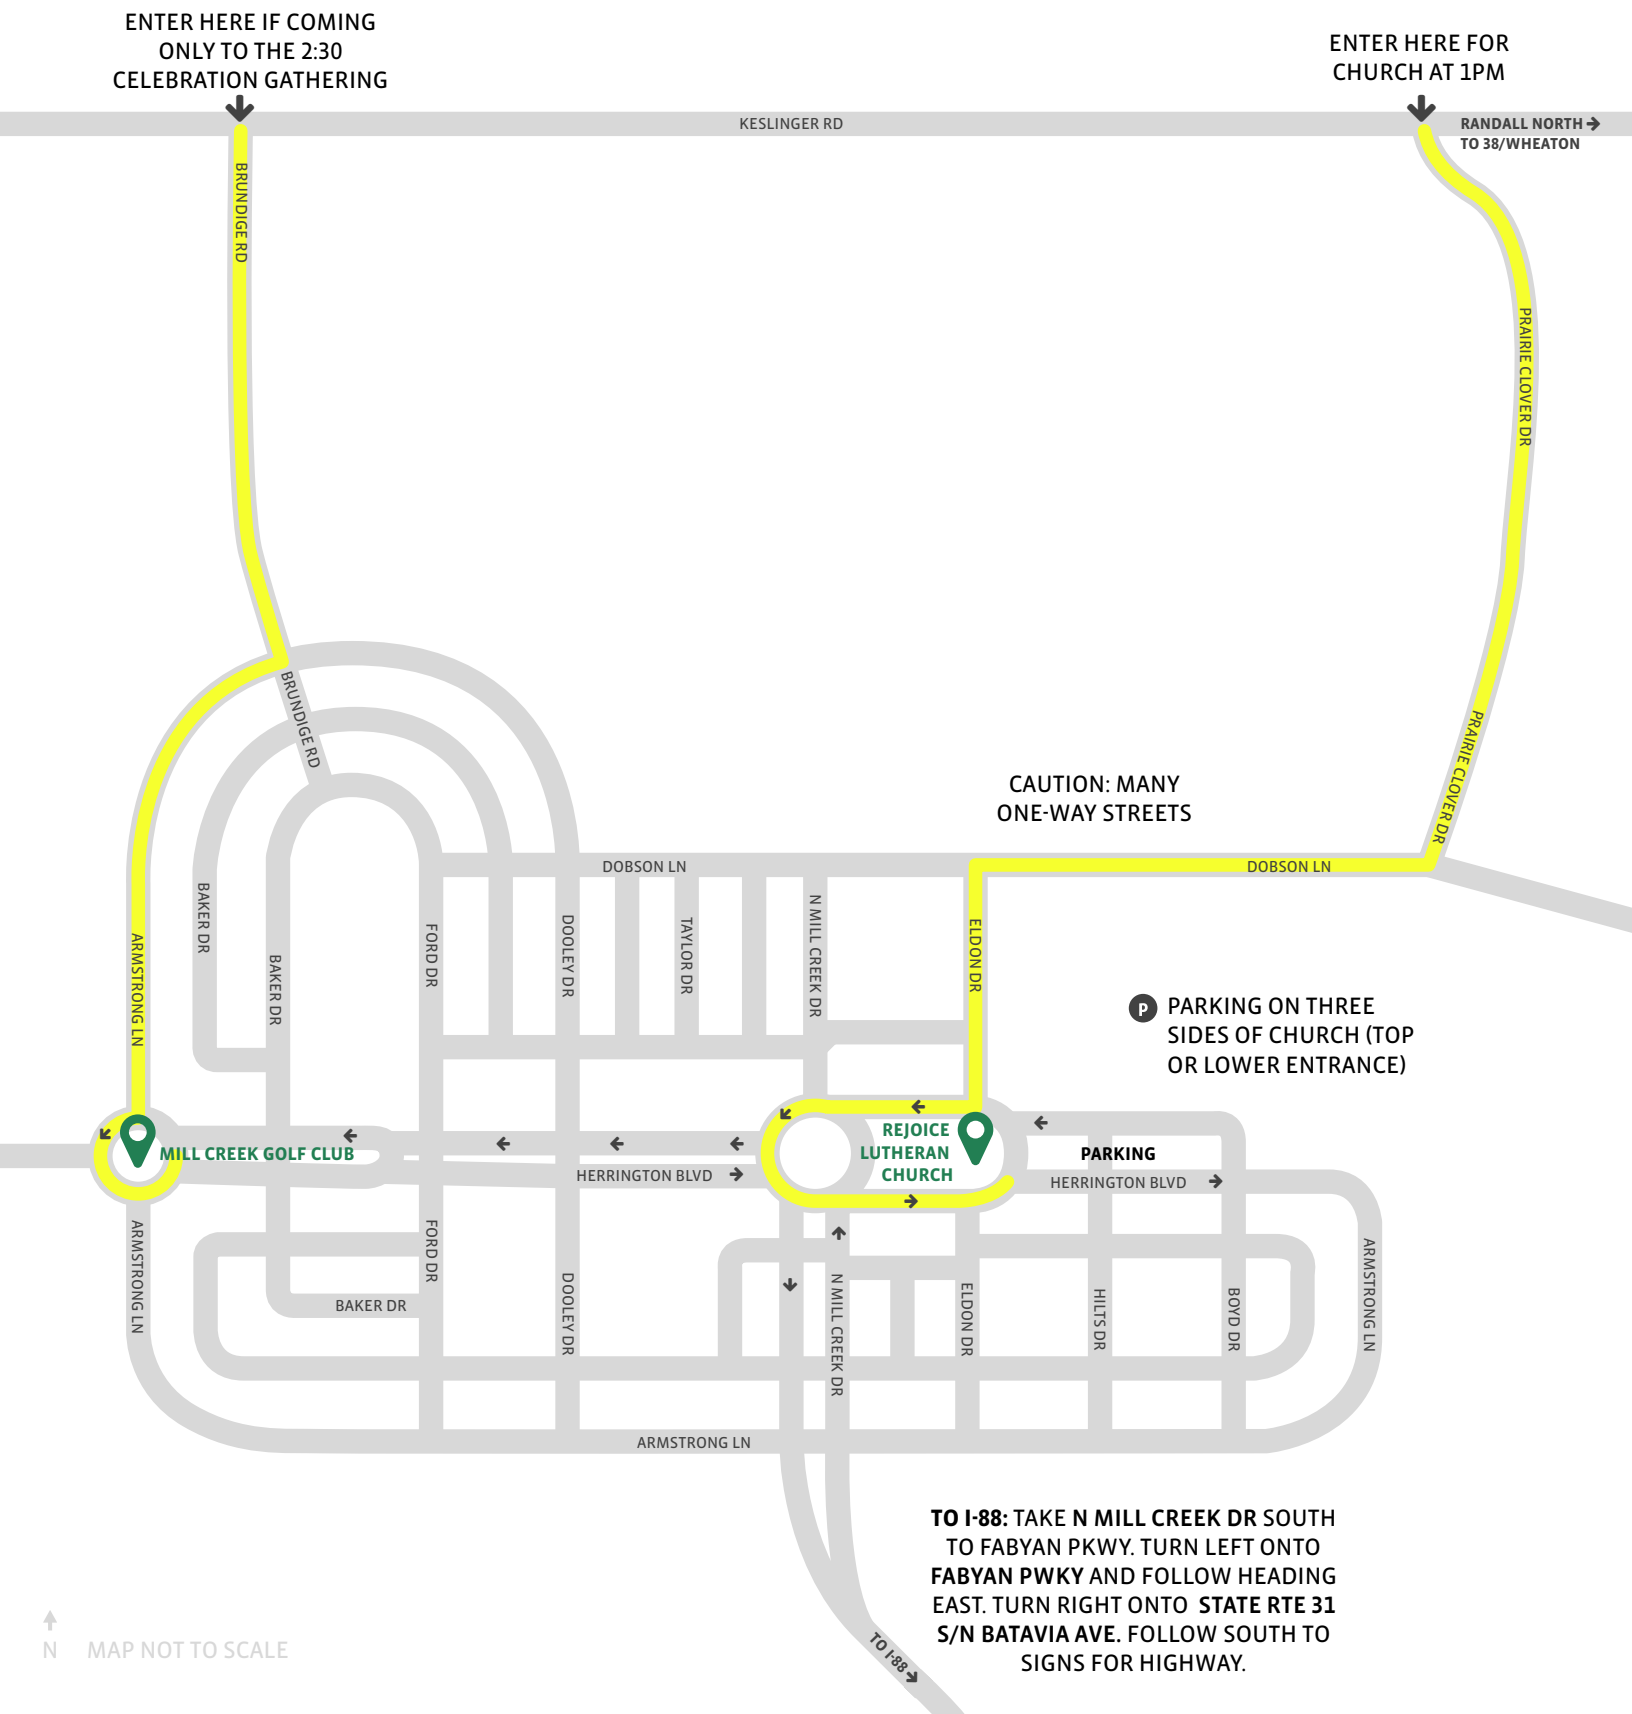

David H. Strieff - Celebration Gathering July 1st

Rejoice Lutheran Church (1pm Prayer Service)
0N377 N Mill Creek Dr, Geneva, IL

Mill Creek Golf Club (2:30 Celebration Gathering)
39W525 Herrington Drive, Geneva, IL

TO I-88: TAKE N MILL CREEK DR SOUTH TO FABYAN PKWY. TURN LEFT ONTO FABYAN PWKY AND FOLLOW HEADING EAST. TURN RIGHT ONTO STATE RTE 31 S/N BATAVIA AVE. FOLLOW SOUTH TO SIGNS FOR HIGHWAY.

David H. Strieff - Celebration Gathering July 1st

Rejoice Lutheran Church (1pm Prayer Service)
0N377 N Mill Creek Dr, Geneva, IL

Mill Creek Golf Club (2:30 Celebration Gathering)
39W525 Herrington Drive, Geneva, IL

AREA ACCOMMODATIONS:

Fairfield Inn & Suites

2096 Bricher Rd, St. Charles
(630) 845-5500

4 miles

Herrington Inn & Spa

15 S River Ln, Geneva
herringtoninn.com
(630) 208-7433

5 miles

Comfort Inn & Suites

*Ask for a room in the "Strieff Memorial" block.
The rate is being held at \$89/night.*
1555 E. Fabyan Pkwy., Geneva
(630) 208-8811